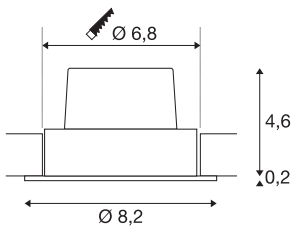

NEW TRIA 68

recessed fitting, LED, 3000K, round, brushed aluminium, 38°, 12W, incl. driver, clip springs

The simplicity and effectiveness of the innovative NEW TRIA 68 recessed fitting is captivating. It is available in matt black, matt white or brushed aluminium, in round or square form as well as single-headed or as multi-lamp. Equipped with a powerful, warm white premium COB LED in a tiltable mount, as well as LED driver included in the scope of supply, the set can be used in any lighting situation. The electrical connection is made directly to the 230V mains supply.

TECHNICAL DATA

Item no.	114386
IP Code	IP 20
Assembly	Recessed
Assembly details	Ceiling
Dimmable	Yes
Dimming technology	Leading edge, trailing edge
Primary nominal voltage	220-240V ~50/60Hz
Secondary power / voltage	500 mA
Safety class	II
Wattage	11 W
Level of inrush current	2 A
Duration of inrush current	40 µs
Stroboscopic effect (SVM)	0.02
Lumen	890 lm
Colour temperature	3000 Kelvin
Beam angle	38 °
Color	aluminium
CRI	80
LXXBXX data	L70B50
Service life	40000 h
Risk Group	1
Height	4.5 cm

Light Source

916451	
--------	---

Diameter	8.2 cm
Net weight	0.265 kg
Gross weight	0.313 kg
Shape of cut-out	round
Installation depth	5 cm
Installation diameter	6.8 cm