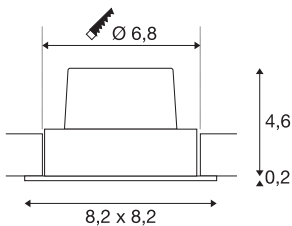

## NEW TRIA 68

recessed fitting, LED, 3000K, square, matt white, 38°, 12W, incl. driver, clip springs

The simplicity and effectiveness of the innovative NEW TRIA 68 recessed fitting is captivating. It is available in matt black, matt white or brushed aluminium, in round or square form as well as single-headed or as multi-lamp. Equipped with a powerful, warm white premium COB LED in a tiltable mount, as well as LED driver included in the scope of supply, the set can be used in any lighting situation. The electrical connection is made directly to the 230V mains supply.

## TECHNICAL DATA

Item no.	114391
IP Code	IP 20
Assembly	Recessed
Assembly details	Ceiling
Dimmable	Yes
Dimming technology	Leading edge, trailing edge
Primary nominal voltage	220-240V ~50/60Hz
Secondary power / voltage	500 mA
Safety class	II
Wattage	11 W
Level of inrush current	2 A
Duration of inrush current	40 µs
Stroboscopic effect (SVM)	0.02
Lumen	890 lm
Colour temperature	3000 Kelvin
Beam angle	38 °
Color	white
CRI	80
LXXBXX data	L70B50
Service life	40000 h
Risk Group	1
Length	8.2 cm

## Light Source

916451	
--------	---

Width	8.2 cm
Height	4.5 cm
Net weight	0.277 kg
Gross weight	0.325 kg
Shape of cut-out	round
Installation depth	5 cm
Installation diameter	6.8 cm