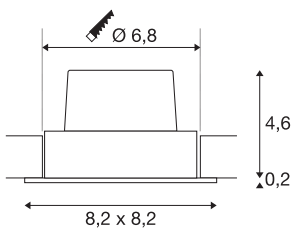

NEW TRIA 68

recessed fitting, LED, 3000K, square, brushed aluminium, 38°, 12W, incl. driver, clip springs

The simplicity and effectiveness of the innovative NEW TRIA 68 recessed fitting is captivating. It is available in matt black, matt white or brushed aluminium, in round or square form as well as single-headed or as multi-lamp. Equipped with a powerful, warm white premium COB LED in a tiltable mount, as well as LED driver included in the scope of supply, the set can be used in any lighting situation. The electrical connection is made directly to the 230V mains supply.

TECHNICAL DATA

Item no.	114396
IP Code	IP 20
Assembly	Recessed
Assembly details	Ceiling
Dimmable	Yes
Dimming technology	Leading edge, trailing edge
Primary nominal voltage	220-240V ~50/60Hz
Secondary power / voltage	500 mA
Safety class	II
Wattage	11 W
Level of inrush current	2 A
Duration of inrush current	40 µs
Stroboscopic effect (SVM)	0.02
Lumen	890 lm
Colour temperature	3000 Kelvin
Beam angle	38 °
Color	aluminium
CRI	80
LXXBXX data	L70B50
Service life	40000 h
Risk Group	1
Length	8.2 cm

Light Source

916451	
--------	---

Width	8.2 cm
Height	4.5 cm
Net weight	0.278 kg
Gross weight	0.33 kg
Shape of cut-out	round
Installation depth	5 cm
Installation diameter	6.8 cm