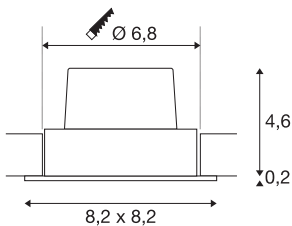

NEW TRIA 68

recessed fitting, LED, 3000K, square, brushed aluminium, 38°, 12W, incl. driver, clip springs

The simplicity and effectiveness of the innovative NEW TRIA 68 recessed fitting is captivating. It is available in matt black, matt white or brushed aluminium, in round or square form as well as single-headed or as multi-lamp. Equipped with a powerful, warm white premium COB LED in a tiltable mount, as well as LED driver included in the scope of supply, the set can be used in any lighting situation. The electrical connection is made directly to the 230V mains supply.

TECHNICAL DATA

Item no.	114396
IP Code	IP 20
Assembly	Recessed
Assembly details	Ceiling
Dimmable	Yes
Dimming technology	Leading edge, trailing edge
Primary nominal voltage	220-240V ~50/60Hz
Secondary power / voltage	500 mA
Safety class	II
Wattage	11 W
Level of inrush current	2 A
Duration of inrush current	40 µs
Stroboscopic effect (SVM)	0.02
Lumen	890 lm
Colour temperature	3000 Kelvin
Beam angle	38 °
Color	aluminium
CRI	80
LXXBXX data	L70B50
Service life	40000 h
Risk Group	1
Length	8.2 cm

Light Source

916451 

Width	8.2 cm
Height	4.5 cm
Net weight	0.278 kg
Gross weight	0.33 kg
Shape of cut-out	round
Installation depth	5 cm
Installation diameter	6.8 cm