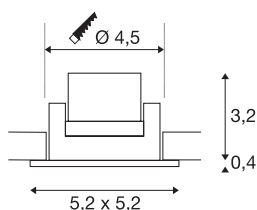

## NEW TRIA MINI SET

recessed fitting, Power LED, 3000K, square, matt black, 30°, incl. driver, clip springs

The simplicity and effectiveness of the innovative NEW TRIA MINI Set is captivating. It is available in matt black, matt white, or brushed aluminium, and in round or square form. Equipped with a powerful, warm white premium LED in a tiltable mount, as well as LED driver included in the scope of supply, the set can be used in any lighting situation. The electrical connection is made directly to the 230V mains supply.

## TECHNICAL DATA

Item no.	114400
Rotating or tilting	tiltable
IP Code	IP 20 / IP 44
Impact resistance class	IK 02
Assembly	Recessed
Assembly details	Ceiling
Primary nominal voltage	220-240V ~50/60Hz
Secondary power / voltage	700 mA
Safety class	II
Wattage	3.4 W
Minimum ambient temperature	-20 °C
Maximum ambient temperature	30 °C
Level of inrush current	15 A
Duration of inrush current	150 µs
Stroboscopic effect (SVM)	0
Lumen	190 lm
Colour temperature	3000 Kelvin
Beam angle	30 °
Color	black
CRI	90
UGR ≤	19
LXXBXX data	L70B50

## Light Source

---

Service life	30000 h
Risk Group	1
Length	5.2 cm
Width	5.2 cm
Height	3.6 cm
Net weight	0.112 kg
Gross weight	0.139 kg
Shape of cut-out	round
Installation depth	4 cm
Installation diameter	4.5 cm