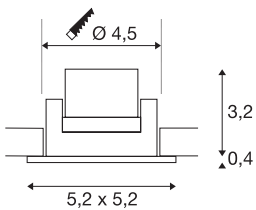

NEW TRIA MINI SET

recessed fitting, Power LED, 3000K, square, matt white, 30°, incl. driver, clip springs

The simplicity and effectiveness of the innovative NEW TRIA MINI Set is captivating. It is available in matt black, matt white, or brushed aluminium, and in round or square form. Equipped with a powerful, warm white premium LED in a tiltable mount, as well as LED driver included in the scope of supply, the set can be used in any lighting situation. The electrical connection is made directly to the 230V mains supply.

TECHNICAL DATA

Item no.	114401
Rotating or tilting	tiltable
IP Code	IP 20 / IP 44
Impact resistance class	IK 02
Assembly	Recessed
Assembly details	Ceiling
Primary nominal voltage	220-240V ~50/60Hz
Secondary power / voltage	700 mA
Safety class	II
Wattage	3.4 W
Minimum ambient temperature	-20 °C
Maximum ambient temperature	30 °C
Level of inrush current	15 A
Duration of inrush current	150 µs
Stroboscopic effect (SVM)	0
Lumen	190 lm
Colour temperature	3000 Kelvin
Beam angle	30 °
Color	white
CRI	90
UGR ≤	19
LXXBXX data	L70B50

Light Source

Service life	30000 h
Risk Group	1
Length	5.2 cm
Width	5.2 cm
Height	3.6 cm
Net weight	0.115 kg
Gross weight	0.141 kg
Shape of cut-out	round
Installation depth	4 cm
Installation diameter	4.5 cm