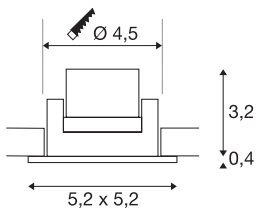

NEW TRIA MINI SET

recessed fitting, Power LED, 3000K, square, brushed aluminium, 30°, incl. driver, clip springs

The simplicity and effectiveness of the innovative NEW TRIA MINI Set is captivating. It is available in matt black, matt white, or brushed aluminium, and in round or square form. Equipped with a powerful, warm white premium LED in a tiltable mount, as well as LED driver included in the scope of supply, the set can be used in any lighting situation. The electrical connection is made directly to the 230V mains supply.

TECHNICAL DATA

Item no.	114406
Rotating or tilting	tiltable
IP Code	IP 20 / IP 44
Impact resistance class	IK 02
Assembly	Recessed
Assembly details	Ceiling
Primary nominal voltage	220-240V ~50/60Hz
Secondary power / voltage	700 mA
Safety class	II
Wattage	3.4 W
Minimum ambient temperature	-20 °C
Maximum ambient temperature	30 °C
Level of inrush current	15 A
Duration of inrush current	150 µs
Stroboscopic effect (SVM)	0
Lumen	190 lm
Colour temperature	3000 Kelvin
Beam angle	30 °
Color	aluminium
CRI	90
UGR ≤	19
LXXBXX data	L70B50

Light Source

Service life	30000 h
Risk Group	1
Length	5.2 cm
Width	5.2 cm
Height	3.6 cm
Net weight	0.112 kg
Gross weight	0.139 kg
Shape of cut-out	round
Installation depth	4 cm
Installation diameter	4.5 cm