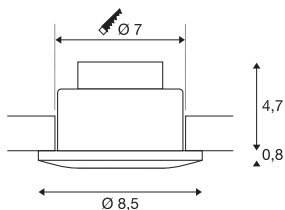

OUT 65

outdoor recessed ceiling light, LED, 3000K, round, black, 38°, 12W, incl. driver

The innovative OUT 65 recessed ceiling light captivates with its exceptional looks. Rated IP65 it can be used outdoors or in damp areas. It is available in black, white, silver-grey or titanium, and in round or square form. Equipped with a powerful, warm white premium COB LED in a tiltable mount, as well as LED driver included in the scope of supply, the set can be used in any lighting situation. The electrical connection is made directly to the 230V mains supply.

TECHNICAL DATA

| | |
|----------------------------|-----------------------------|
| Item no. | 114460 |
| IP Code | IP 20 / IP 65 |
| Impact resistance class | IK 02 |
| Assembly | Recessed |
| Assembly details | Ceiling |
| Dimmable | Yes |
| Dimming technology | Leading edge, trailing edge |
| Primary nominal voltage | 220-240V ~50/60Hz |
| Secondary power / voltage | 500 mA |
| Safety class | II |
| Wattage | 11 W |
| Level of inrush current | 2 A |
| Duration of inrush current | 40 µs |
| Stroboscopic effect (SVM) | 0.02 |
| Lumen | 510 lm |
| Colour temperature | 3000 Kelvin |
| Beam angle | 38 ° |
| Color | black |
| CRI | 80 |
| LXXBXX data | L70B50 |
| Service life | 40000 h |
| Height | 6 cm |

Light Source

| | |
|--------|---|
| 916451 |  |
|--------|---|

| | |
|-----------------------|----------|
| Diameter | 8.5 cm |
| Net weight | 0.323 kg |
| Gross weight | 0.381 kg |
| Shape of cut-out | round |
| Installation depth | 6 cm |
| Installation diameter | 7 cm |