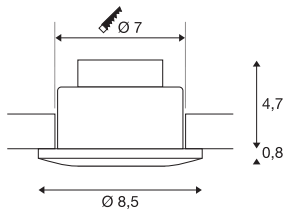

OUT 65

outdoor recessed ceiling light, LED, 3000K, round, white, 38°, 12W, incl. driver

The innovative OUT 65 recessed ceiling light captivates with its exceptional looks. Rated IP65 it can be used outdoors or in damp areas. It is available in black, white, silver-grey or titanium, and in round or square form. Equipped with a powerful, warm white premium COB LED in a tiltable mount, as well as LED driver included in the scope of supply, the set can be used in any lighting situation. The electrical connection is made directly to the 230V mains supply.

TECHNICAL DATA

Item no.	114461
IP Code	IP 20 / IP 65
Impact resistance class	IK 02
Assembly	Recessed
Assembly details	Ceiling
Dimmable	Yes
Dimming technology	Leading edge, trailing edge
Primary nominal voltage	220-240V ~50/60Hz
Secondary power / voltage	500 mA
Safety class	II
Wattage	11 W
Level of inrush current	2 A
Duration of inrush current	40 µs
Stroboscopic effect (SVM)	0.02
Lumen	640 lm
Colour temperature	3000 Kelvin
Beam angle	38 °
Color	white
CRI	80
LXXBXX data	L70B50
Service life	40000 h
Height	6 cm

Light Source

916451	
--------	---

Diameter	8.5 cm
Net weight	0.31 kg
Gross weight	0.365 kg
Shape of cut-out	round
Installation depth	6 cm
Installation diameter	7 cm