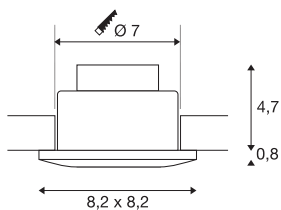

## OUT 65

**outdoor recessed ceiling light, LED, 3000K, square, white, 38°, 12W, incl. driver**

The innovative OUT 65 recessed ceiling light captivates with its exceptional looks. Rated IP65 it can be used outdoors or in damp areas. It is available in black, white, silver-grey or titanium, and in round or square form. Equipped with a powerful, warm white premium COB LED in a tiltable mount, as well as LED driver included in the scope of supply, the set can be used in any lighting situation. The electrical connection is made directly to the 230V mains supply.

## TECHNICAL DATA

Item no.	114471
IP Code	IP 20 / IP 65
Assembly	Recessed
Assembly details	Ceiling
Dimmable	Yes
Dimming technology	Leading edge, trailing edge
Primary nominal voltage	220-240V ~50/60Hz
Secondary power / voltage	500 mA
Safety class	II
Wattage	11 W
Level of inrush current	2 A
Duration of inrush current	40 µs
Stroboscopic effect (SVM)	0.02
Lumen	640 lm
Colour temperature	3000 Kelvin
Beam angle	38 °
Color	white
CRI	80
LXXBXX data	L70B50
Service life	40000 h
Length	8.2 cm
Width	8.2 cm

## Light Source

916451	
--------	---

Height	6 cm
Net weight	0.349 kg
Gross weight	0.416 kg
Shape of cut-out	round
Installation depth	6 cm
Installation diameter	7 cm