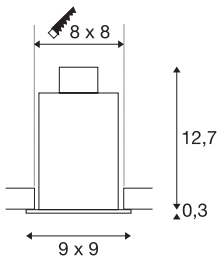

KADUX 1

recessed fitting, single-headed, QPAR51, square, matt black, max. 50W, incl. clip springs

The KADUX recessed fitting series has a robust housing with appealing, high-quality looks. The lamp holders of this GU10 high-voltage version are multi-directional, allowing individual focus of the light beam. The KADUX 1 recessed fitting comes ready for direct connection to 230V mains.

TECHNICAL DATA

Item no.	115510
Socket	GU10
Number of sockets	1
Rotating or tilting	rotary Bar and tiltable
IP Code	IP 20
Assembly	Recessed
Assembly details	Ceiling
Primary nominal voltage	220-240V ~50/60Hz
Safety class	I
Wattage	50 W
Color	black
Length	9 cm
Width	9 cm
Height	13 cm
Net weight	0.373 kg
Gross weight	0.425 kg
Shape of cut-out	square
Installation length	8 cm
Installation width	8 cm
Installation depth	13 cm
BIG WHITE Page	214