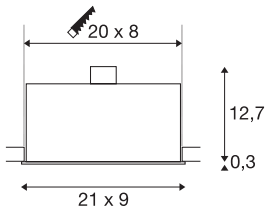

KADUX 3

recessed fitting, triple-headed, QPAR51, rectangular, matt black, max. 150W, incl. clip springs

The KADUX recessed fitting series has a robust housing with appealing, high-quality looks. The lamp holders of this GU10 high-voltage version are multi-directional, allowing individual focus of the light beam. The KADUX 3 recessed fitting comes ready for direct connection to 230V mains.

TECHNICAL DATA

Item no.	115530
Socket	GU10
Number of sockets	3
Rotating or tilting	rotary Bar and tiltable
IP Code	IP 20
Assembly	Recessed
Assembly details	Ceiling
Primary nominal voltage	220-240V ~50/60Hz
Safety class	I
Wattage	50 W
Color	black
Length	21 cm
Width	9 cm
Height	13 cm
Net weight	0.751 kg
Gross weight	0.833 kg
Shape of cut-out	square
Installation length	20 cm
Installation width	8 cm
Installation depth	13 cm
BIG WHITE Page	214