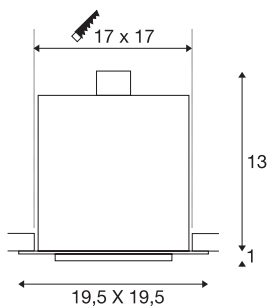

## KADUX 1

recessed fitting, single-headed, QPAR111, square, matt black, max. 75W

The KADUX recessed fitting series has a robust housing with appealing, high-quality looks. The lamp holders of this ES111 high-voltage version are multi-directional, allowing individual focus of the light beam. The KADUX 1 recessed fitting comes ready for direct connection to 230V mains.

## TECHNICAL DATA

|                         |                         |
|-------------------------|-------------------------|
| Item no.                | 115540                  |
| Socket                  | GU10                    |
| Lamp                    | QPAR111                 |
| Number of sockets       | 1                       |
| Lamps included          | No                      |
| Rotating or tilting     | rotary Bar and tiltable |
| IP Code                 | IP 20                   |
| Assembly                | Recessed                |
| Assembly details        | Ceiling                 |
| Primary nominal voltage | 220-240V ~50/60Hz       |
| Safety class            | I                       |
| Wattage                 | 75 W                    |
| Color                   | black                   |
| Light outlet            | direct                  |
| Length                  | 19.5 cm                 |
| Width                   | 19.5 cm                 |
| Height                  | 14 cm                   |
| Net weight              | 1.129 kg                |
| Gross weight            | 1.495 kg                |
| Shape of cut-out        | square                  |
| Installation length     | 17 cm                   |
| Installation width      | 17 cm                   |

|                    |       |
|--------------------|-------|
| Installation depth | 15 cm |
| BIG WHITE Page     | 215   |