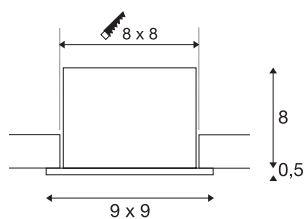

KADUX 1 SET

recessed fitting, single-headed LED, 3000K, square, matt black, 38°, 9W, incl. driver

The KADUX recessed fitting series has a robust housing with appealing, high-quality looks. This LED set is multi-directional, allowing individual focus of the light beam. The KADUX 1 SET comes ready for direct connection to 230V mains and is available in matt black, matt white or brushed aluminium, as well as in single, double, or triple-headed variations.

TECHNICAL DATA

Item no.	115700
Rotating or tilting	cardanic
IP Code	IP 20
Assembly	Recessed
Assembly details	Ceiling
Dimmable	Yes
Dimming technology	Leading edge, trailing edge
Primary nominal voltage	220-240V ~50/60Hz
Secondary power / voltage	350 mA
Safety class	II
Wattage	7.5 W
Minimum ambient temperature	-20 °C
Maximum ambient temperature	35 °C
Level of inrush current	2 A
Duration of inrush current	40 µs
Stroboscopic effect (SVM)	0.02
Lumen	650 lm
Colour temperature	3000 Kelvin
Beam angle	38 °
Color	black
CRI	80
LXXBXX data	L70B50

Light Source

916451	
--------	---

Service life	40000 h
Length	9 cm
Width	9 cm
Height	8.5 cm
Net weight	0.379 kg
Gross weight	0.432 kg
Shape of cut-out	square
Installation length	8 cm
Installation width	8 cm
Installation depth	8 cm