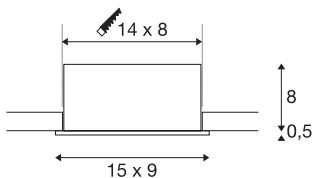

KADUX 2 SET

recessed fitting, double-headed LED, 3000K, rectangular, matt black, 38°, 15W, incl. driver

The KADUX recessed fitting series has a robust housing with appealing, high-quality looks. This LED set is multi-directional, allowing individual focus of the light beam. The KADUX 2 SET comes ready for direct connection to 230V mains and is available in matt black, matt white or brushed aluminium, as well as in single, double, or triple-headed variations.

TECHNICAL DATA

Item no.	115710
Rotating or tilting	cardanic
IP Code	IP 20
Assembly	Recessed
Assembly details	Ceiling
Dimmable	Yes
Dimming technology	Leading edge, trailing edge
Primary nominal voltage	220-240V ~50/60Hz
Secondary power / voltage	350 mA
Safety class	II
Wattage	14 W
Minimum ambient temperature	-20 °C
Maximum ambient temperature	35 °C
Level of inrush current	2 A
Duration of inrush current	80 µs
Stroboscopic effect (SVM)	0.01
Lumen	1290 lm
Colour temperature	3000 Kelvin
Beam angle	38 °
Color	black
CRI	80
LXXBXX data	L70B50

Light Source

916451	
--------	---

Service life	40000 h
Length	15 cm
Width	9 cm
Height	8.5 cm
Net weight	0.541 kg
Gross weight	0.61 kg
Shape of cut-out	square
Installation length	14 cm
Installation width	8 cm
Installation depth	8 cm