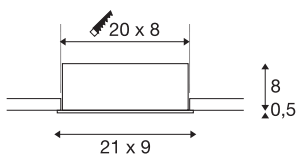

KADUX 3 SET recessed fitting

triple-headed LED, 3000K, rectangular, matt black, 38°, 22W, incl. driver

The KADUX recessed fitting series has a robust housing with appealing, high-quality looks. This LED set is multi-directional, allowing individual focus of the light beam. The KADUX 3 SET comes ready for direct connection to 230V mains and is available in matt black, matt white or brushed aluminium, as well as in single, double, or triple-headed variations.

TECHNICAL DATA

Item no.	115720
Rotating or tilting	cardanic
IP Code	IP 20
Assembly	Recessed
Assembly details	Ceiling
Dimmable	Yes
Dimming technology	Leading edge, trailing edge
Primary nominal voltage	220-240V ~50/60Hz
Secondary power / voltage	350 mA
Safety class	II
Wattage	20 W
Minimum ambient temperature	-20 °C
Maximum ambient temperature	35 °C
Level of inrush current	4 A
Duration of inrush current	110 µs
Stroboscopic effect (SVM)	0.01
Lumen	1920 lm
Colour temperature	3000 Kelvin
Beam angle	38 °
Color	black
CRI	80
LXXBXX data	L70B50

Light Source

916451	
--------	---

Service life	40000 h
Length	21 cm
Width	9 cm
Height	8.5 cm
Net weight	0.78 kg
Gross weight	0.863 kg
Shape of cut-out	square
Installation length	20 cm
Installation width	8 cm
Installation depth	8 cm