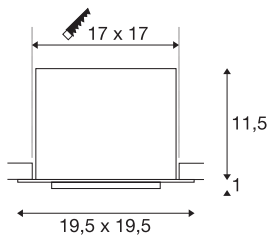

KADUX 1 SET

recessed fitting, single-headed LED, 3000K ex, square, matt black, 30°, 29W, incl. driver, clip springs

The KADUX recessed fitting series has a robust housing with appealing, high-quality looks. This XL Type LED Set is multi-directional, allowing individual focus of the light beam. Its high output, warm white Premium COB LED produces exceptionally powerful illumination. The KADUX 1 SET recessed fitting comes ready for direct connection to 230V mains.

TECHNICAL DATA

Item no.	115730
Rotating or tilting	cardanic
IP Code	IP 20
Assembly	Recessed
Assembly details	Ceiling
Primary nominal voltage	220-240V ~50/60Hz
Secondary power / voltage	700 mA
Safety class	II
Wattage	29 W
Minimum ambient temperature	-25 °C
Maximum ambient temperature	35 °C
Network rated standby power	0.33 W
Level of inrush current	15 A
Duration of inrush current	100 µs
Stroboscopic effect (SVM)	0
Lumen	2700 lm
Colour temperature	3000 Kelvin
Beam angle	30 °
Color	black
CRI	80
LXXBXX data	L70B50
Service life	30000 h

Light Source

916475	
--------	---

Length	19.5 cm
Width	19.5 cm
Height	12.5 cm
Net weight	1.575 kg
Gross weight	1.952 kg
Shape of cut-out	square
Installation length	17 cm
Installation width	17 cm
Installation depth	12.5 cm