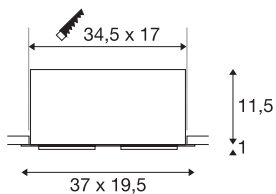

KADUX 2 SET

recessed fitting, double-headed LED, 3000K xl, rectangular, matt black, 30°, 54W, incl. driver, clip springs

The KADUX recessed fitting series has a robust housing with appealing, high-quality looks. This XL Type LED Set is multi-directional, allowing individual focus of the light beam. Its high output, warm white Premium COB LED produces exceptionally powerful illumination. The KADUX 2 SET recessed fitting comes ready for direct connection to 230V mains.

TECHNICAL DATA

Item no.	115740
Rotating or tilting	cardanic
IP Code	IP 20
Assembly	Recessed
Assembly details	Ceiling
Primary nominal voltage	220-240V ~50/60Hz
Secondary power / voltage	1400 mA
Safety class	II
Wattage	54 W
Minimum ambient temperature	-25 °C
Maximum ambient temperature	35 °C
Network rated standby power	0.41 W
Level of inrush current	15 A
Duration of inrush current	100 µs
Stroboscopic effect (SVM)	0
Lumen	5200 lm
Colour temperature	3000 Kelvin
Beam angle	30 °
Color	black
CRI	80
LXXBXX data	L70B50
Service life	30000 h

Light Source

916475	
--------	---

Length	37 cm
Width	19.5 cm
Height	12.5 cm
Net weight	2.76 kg
Gross weight	3.3 kg
Shape of cut-out	square
Installation length	34.5 cm
Installation width	17 cm
Installation depth	12.5 cm