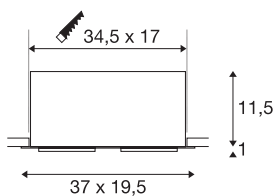

KADUX 2 SET

recessed fitting, double-headed LED, 3000K xl, rectangular, matt white, 30°, 54W, incl. driver, clip springs

The KADUX recessed fitting series has a robust housing with appealing, high-quality looks. This XL Type LED Set is multi-directional, allowing individual focus of the light beam. Its high output, warm white Premium COB LED produces exceptionally powerful illumination. The KADUX 2 SET recessed fitting comes ready for direct connection to 230V mains.

TECHNICAL DATA

Item no.	115741
Rotating or tilting	cardanic
IP Code	IP 20
Assembly	Recessed
Assembly details	Ceiling
Primary nominal voltage	220-240V ~50/60Hz
Secondary power / voltage	1400 mA
Safety class	II
Wattage	54 W
Minimum ambient temperature	-25 °C
Maximum ambient temperature	35 °C
Network rated standby power	0.41 W
Level of inrush current	15 A
Duration of inrush current	100 µs
Stroboscopic effect (SVM)	0
Lumen	5200 lm
Colour temperature	3000 Kelvin
Beam angle	30 °
Color	white
CRI	80
LXXBXX data	L70B50
Service life	30000 h

Light Source

916475 

Length	37 cm
Width	19.5 cm
Height	12.5 cm
Net weight	2.72 kg
Gross weight	3.271 kg
Shape of cut-out	square
Installation length	34.5 cm
Installation width	17 cm
Installation depth	12.5 cm