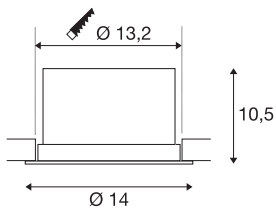

TECHNICAL DATA

Item no.	116320
Number of different light outlets	1
Rotating or tilting	rotary Bar and tiltable
IP Code	IP 20
Assembly	Recessed
Assembly details	Ceiling
Dimmable	Yes
Dimming technology	trailing edge
Primary nominal voltage	220-240V ~50/60Hz
Secondary power / voltage	250 mA
Safety class	II
Wattage	12 W
Level of inrush current	1 A
Duration of inrush current	68 µs
Stroboscopic effect (SVM)	0.07
Lumen	700 lm
Colour temperature	3000 Kelvin
Beam angle	60 °
Color	black
CRI	80
LXXBXX data	L70B50
Service life	25000 h

Light Source

916364

Light distribution	rotational symmetric
Light outlet	direct
Height	10.5 cm
Diameter	14 cm
Net weight	0.697 kg
Gross weight	0.813 kg
Shape of cut-out	round
Installation depth	13.1 cm
Installation diameter	13.2 cm