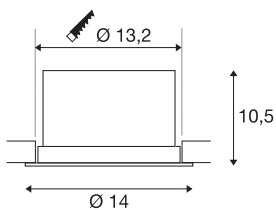

## TECHNICAL DATA

Item no.	116321
Number of different light outlets	1
Rotating or tilting	rotary Bar and tiltable
IP Code	IP 20
Assembly	Recessed
Assembly details	Ceiling
Dimmable	Yes
Dimming technology	trailing edge
Primary nominal voltage	220-240V ~50/60Hz
Secondary power / voltage	250 mA
Safety class	II
Wattage	12 W
Level of inrush current	1 A
Duration of inrush current	68 µs
Stroboscopic effect (SVM)	0.07
Lumen	700 lm
Colour temperature	3000 Kelvin
Beam angle	60 °
Color	white
CRI	80
LXXBXX data	L70B50
Service life	25000 h

## Light Source

916364 

Light distribution	rotational symmetric
Light outlet	direct
Height	10.5 cm
Diameter	14 cm
Net weight	0.695 kg
Gross weight	0.813 kg
Shape of cut-out	round
Installation depth	13.1 cm
Installation diameter	13.2 cm