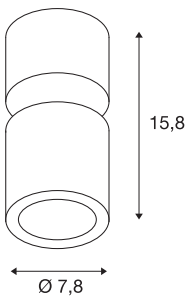

TECHNICAL DATA

Item no.	116330
Number of different light outlets	1
Rotating or tilting	tiltable
IP Code	IP 20
Assembly	Surface
Assembly details	Ceiling
Dimmable	Yes
Dimming technology	trailing edge
Primary nominal voltage	220-240V ~50/60Hz
Secondary power / voltage	250 mA
Safety class	I
Wattage	12 W
Level of inrush current	30 A
Duration of inrush current	40 µs
Stroboscopic effect (SVM)	0.09
Lumen	700 lm
Colour temperature	3000 Kelvin
Beam angle	60 °
Color	black
CRI	80
LXXBXX data	L70B50
Service life	25000 h

Light Source

916364	
--------	---

Light distribution	rotational symmetric
Light outlet	direct
Height	15.8 cm
Diameter	7.8 cm
Net weight	0.605 kg
Gross weight	0.664 kg