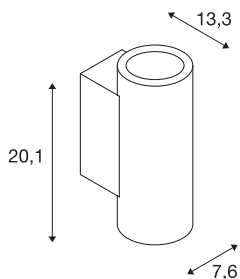

TECHNICAL DATA

Item no.	116340
Number of different light outlets	2
IP Code	IP 20
Assembly	Surface
Assembly details	Wall
Dimmable	Yes
Dimming technology	trailing edge
Primary nominal voltage	220-240V ~50/60Hz
Secondary power / voltage	500 mA
Safety class	I
Wattage	20 W
Level of inrush current	30 A
Duration of inrush current	40 µs
Stroboscopic effect (SVM)	0.03
Lumen	1400 lm
Colour temperature	3000 Kelvin
Beam angle	60 °
Color	black
CRI	80
LXXBXX data	L70B50
Service life	25000 h
Light distribution	rotational symmetric

Light Source

916364 

Light outlet	direct
Width	7.6 cm
Height	20.1 cm
Depth	13.3 cm
Net weight	1.015 kg
Gross weight	1.093 kg