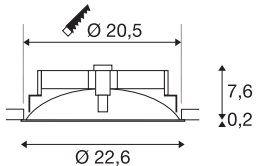

TECHNICAL DATA

Item no.	117311
IP Code	IP 20
Impact resistance class	IK 02
Impact resistance	0.2 Joule
Assembly	Recessed
Assembly details	Ceiling
Dimmable	Yes
Dimming technology	trailing edge
Primary nominal voltage	220-240V ~50/60Hz
Secondary power / voltage	700 mA
Safety class	II
Wattage	23 W
Stroboscopic effect (SVM)	0.04
Lumen	1500 lm
Colour temperature	3000 Kelvin
Beam angle	120 °
Color	white
CRI	80
UGR ≤	28
LXXBXX data	L70B50
Service life	30000 h
Risk Group	1

Light Source

916572	
--------	---

Height	7.8 cm
Diameter	22.6 cm
Net weight	1.27 kg
Gross weight	1.749 kg
Shape of cut-out	round
Installation depth	8.5 cm
Installation diameter	20.5 cm
BIG WHITE Page	230