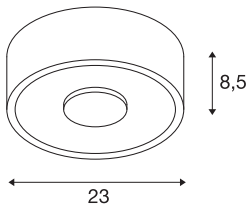

TECHNICAL DATA

Item no.	117321
IP Code	IP 20
Assembly	Surface
Assembly details	Ceiling
Dimmable	Yes
Dimming technology	trailing edge
Primary nominal voltage	220-240V ~50/60Hz
Secondary power / voltage	700 mA
Safety class	I
Wattage	24 W
Level of inrush current	30 A
Duration of inrush current	40 μ s
Stroboscopic effect (SVM)	0.01
Lumen	1500 lm
Colour temperature	3000 Kelvin
Beam angle	120 °
Color	white
CRI	80
LXXBXX data	L70B50
Service life	30000 h
Height	8.5 cm
Diameter	23 cm

Light Source

916572 

Net weight	1.852 kg
Gross weight	2.361 kg
BIG WHITE Page	262