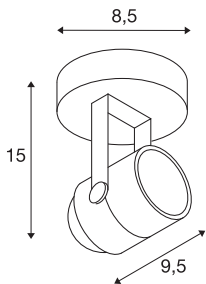

SPOT 79

wall and ceiling light, QPAR51, round, black, max. 230V, max. 50W

The puristic high-voltage spotlight SPOT 79 is made from aluminium and designed for halogen lamps with GU10 socket. Available in black, white and silver-grey colour version, SPOT 79 is supplied ready for direct connection to 230V mains supply.

TECHNICAL DATA

Item no.	132020
Socket	GU10
Lamp	QPAR51
Number of sockets	1
Lamps included	No
Tilt range	180 °
Horizontal rotation range	350 °
Rotating or tilting	rotary Bar and tiltable
IP Code	IP 20
Assembly	Surface
Assembly details	Ceiling,Wall
Primary nominal voltage	220-240V ~50/60Hz
Safety class	I
Wattage	50 W
Color	black
Length	9.5 cm
Height	14 cm
Diameter	8.5 cm
Net weight	0.294 kg
Gross weight	0.343 kg
BIG WHITE Page	409