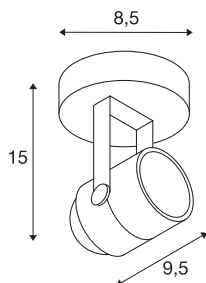

SPOT 79

wall and ceiling light, QPAR51, round, white, max. 230V, max. 50W

The puristic high-voltage spotlight SPOT 79 is made from aluminium and designed for halogen lamps with GU10 socket. Available in black, white and silver-grey colour version, SPOT 79 is supplied ready for direct connection to 230V mains supply.

TECHNICAL DATA

Item no.	132021
Socket	GU10
Lamp	QPAR51
Number of sockets	1
Lamps included	No
Tilt range	180 °
Horizontal rotation range	350 °
Rotating or tilting	rotary Bar and tiltable
IP Code	IP 20
Assembly	Surface
Assembly details	Ceiling,Wall
Primary nominal voltage	220-240V ~50/60Hz
Safety class	I
Wattage	50 W
Color	white
Length	9.5 cm
Height	14 cm
Diameter	8.5 cm
Net weight	0.294 kg
Gross weight	0.345 kg
BIG WHITE Page	409