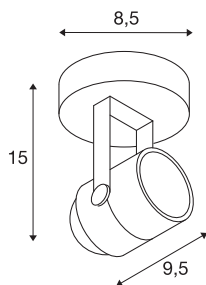

## SPOT 79 wall and ceiling light

QPAR51, round, silver-grey, max. 230V, max. 50W

The puristic high-voltage spotlight SPOT 79 is made from aluminium and designed for halogen lamps with GU10 socket. Available in black, white and silver-grey colour version, SPOT 79 is supplied ready for direct connection to 230V mains supply.

### TECHNICAL DATA

Item no.	132024
Socket	GU10
Number of sockets	1
Tilt range	180 °
Horizontal rotation range	350 °
Rotating or tilting	rotary Bar and tiltable
IP Code	IP 20
Assembly	Surface
Assembly details	Ceiling,Wall
Primary nominal voltage	220-240V ~50/60Hz
Safety class	I
Wattage	50 W
Color	grey
Length	9.5 cm
Height	14 cm
Diameter	8.5 cm
Net weight	0.29 kg
Gross weight	0.339 kg
BIG WHITE Page	409