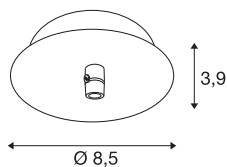

TECHNICAL DATA

Item no.	132600
IP Code	IP20
Assembly	Surface
Assembly details	Ceiling
Nominal voltage	220-240V ~50/60Hz V
Safety class	I
Color	black
Height	3.9 cm
Diameter	8.5 cm
Net weight	0.164 kg
Gross weight	0.213 kg
BIG WHITE Page	279