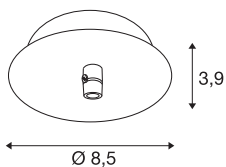

TECHNICAL DATA

Item no.	132601
IP Code	IP20
Assembly	Surface
Assembly details	Ceiling
Nominal voltage	220-240V ~50/60Hz V
Safety class	I
Color	white
Height	3.9 cm
Diameter	8.5 cm
Net weight	0.164 kg
Gross weight	0.214 kg
BIG WHITE Page	279