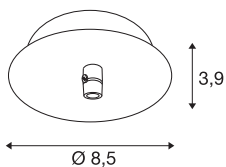

## TECHNICAL DATA

Item no.	132605
IP Code	IP20
Assembly	Surface
Assembly details	Ceiling
Nominal voltage	220-240V ~50/60Hz V
Safety class	I
Color	chrome
Height	3.9 cm
Diameter	8.5 cm
Net weight	0.169 kg
Gross weight	0.211 kg
BIG WHITE Page	279