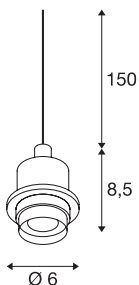

FENDA suspension

A60, white, without shade, without canopy, open cable, max. 60W

The FENDA suspension system with open cable ends from our MIX & MATCH pendant system allows you to individually combine them with FENDA lamp shades. With its in-built E27 socket, the luminaire is suitable for both LED and energy-saving lamps.

TECHNICAL DATA

Item no.	132661
Socket	E27
Number of sockets	1
IP Code	IP 20
Assembly	Surface
Assembly details	Pendant Profile
Primary nominal voltage	220-240V ~50/60Hz
Safety class	II
Wattage	60 W
Color	white
Height	8.5 cm
Diameter	6 cm
Net weight	0.206 kg
Gross weight	0.246 kg
BIG WHITE Page	296