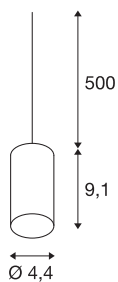

## FITU

pendant, A60, round, black, 5m cable with open cable end, max. 60W

The FITU pendant suspension with open cable end is from our MIX & MATCH pendant system and is available in various colours. The FITU product family impresses with its wide variety of application possibilities. Thanks to the fitted E27 socket, the luminaire is suitable for LED and energy-saving lamps. The electrical connection is made directly to the 230V mains supply.

## TECHNICAL DATA

Item no.	132690
Socket	E27
Number of sockets	1
IP Code	IP 20
Assembly	Surface
Assembly details	Ceiling with Acc.
Primary nominal voltage	220-240V ~50/60Hz
Safety class	II
Wattage	60 W
Maximum ambient temperature	30 °C
Color	black
Light outlet	diffuse
Height	9.1 cm
Diameter	4.4 cm
Net weight	0.333 kg
Gross weight	0.381 kg
BIG WHITE Page	295