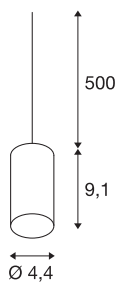

FITU pendant

A60, round, white, 5m cable with open cable end, max. 60W

The FITU pendant suspension with open cable end is from our MIX & MATCH pendant system and is available in various colours. The FITU product family impresses with its wide variety of application possibilities. Thanks to the fitted E27 socket, the luminaire is suitable for LED and energy-saving lamps. The electrical connection is made directly to the 230V mains supply.

TECHNICAL DATA

Item no.	132691
Socket	E27
Number of sockets	1
IP Code	IP 20
Assembly	Surface
Assembly details	Ceiling with Acc.
Primary nominal voltage	220-240V ~50/60Hz
Safety class	II
Wattage	60 W
Maximum ambient temperature	30 °C
Color	white
Light outlet	diffuse
Height	9.1 cm
Diameter	4.4 cm
Net weight	0.334 kg
Gross weight	0.38 kg
BIG WHITE Page	295