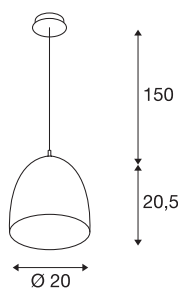

PARA CONE 20

pendant, A60, round, brushed copper, Ø 20 cm, max. 60W

With its conically shaped reflector, the PARA CONE 20 pendant light provides a particularly warm lighting effect. The family can be individually combined into a cloud of light with a wide range of colours and sizes. The pendant light is quick and easy to install and flexibly adjustable in height. And last but not least, the housing made of aluminium and steel impresses with its robust quality. Experience PARA CONE in action and convince yourself of a successful lighting experience.

TECHNICAL DATA

Item no.	133009
Socket	E27
Number of sockets	1
IP Code	IP 20
Assembly	Surface
Assembly details	Ceiling
Primary nominal voltage	220-240V ~50/60Hz
Safety class	I
Wattage	60 W
Color	copper
Light distribution	rotational symmetric
Light outlet	direct
Height	20.5 cm
Diameter	20 cm
Pendant length	150 cm
Net weight	0.475 kg
Gross weight	1.019 kg
BIG WHITE Page	309