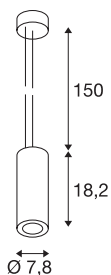

TECHNICAL DATA

Item no.	133120
Number of different light outlets	1
IP Code	IP 20
Assembly	Surface
Assembly details	Ceiling
Dimmable	Yes
Dimming technology	trailing edge
Primary nominal voltage	220-240V ~50/60Hz
Secondary power / voltage	250 mA
Safety class	I
Wattage	12 W
Level of inrush current	1 A
Duration of inrush current	68 µs
Stroboscopic effect (SVM)	0.07
Lumen	700 lm
Colour temperature	3000 Kelvin
Beam angle	60 °
Color	black
CRI	80
LXXBXX data	L70B50
Service life	25000 h
Light distribution	rotational symmetric

Light Source

916364	
--------	---

Light outlet	direct
Height	18.2 cm
Diameter	7.8 cm
Pendant length	150 cm
Net weight	0.802 kg
Gross weight	0.873 kg