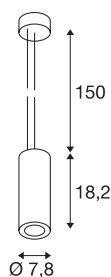

TECHNICAL DATA

Item no.	133121
Number of different light outlets	1
IP Code	IP 20
Assembly	Surface
Assembly details	Ceiling
Dimmable	Yes
Dimming technology	trailing edge
Primary nominal voltage	220-240V ~50/60Hz
Secondary power / voltage	250 mA
Safety class	I
Wattage	12 W
Level of inrush current	1 A
Duration of inrush current	68 µs
Stroboscopic effect (SVM)	0.07
Lumen	700 lm
Colour temperature	3000 Kelvin
Beam angle	60 °
Color	white
CRI	80
LXXBXX data	L70B50
Service life	25000 h
Light distribution	rotational symmetric

Light Source

916364	
--------	---

Light outlet	direct
Height	18.2 cm
Diameter	7.8 cm
Pendant length	150 cm
Net weight	0.83 kg
Gross weight	0.908 kg