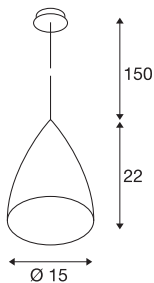

## TONGA

pendant, A60, round, white, ceramic shade, silver-grey ceiling plate, max. 60W

The TONGA high-voltage pendant consists of a ceramic glass, including suspension, and a ceiling plate. Its built-in E14 holder accepts general use lamps as well as corresponding EnergySaver variations. The luminaire is ready for direct connection to the 230V mains supply.

## TECHNICAL DATA

Item no.	133444
Socket	E14
Lamp	C35
Number of sockets	1
Lamps included	No
IP Code	IP 20
Assembly	Surface
Assembly details	Ceiling
Primary nominal voltage	220-240V ~50/60Hz
Safety class	I
Wattage	60 W
Color	grey
Light distribution	rotational symmetric
Light outlet	direct - indirect
Height	22 cm
Diameter	15 cm
Pendant length	150 cm
Net weight	0.843 kg
Gross weight	1.369 kg
BIG WHITE Page	307