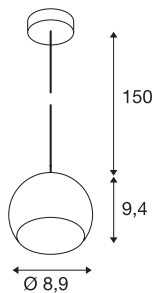

LIGHT EYE BALL

pendant, LED GU10, black/chrome, black textile cable, black/chrome ceiling plate, 5W

The popular design of the LIGHT EYE series, as pendant for use with GU10 type high-voltage halogen lamps. The pendant, which has a suspension length of 150 cm, is available with a number of differently coloured housings. The LIGHT EYE BALL pendant is ready for direct connection to the 230V mains supply.

TECHNICAL DATA

Item no.	133490
Socket	GU10
Number of sockets	1
IP Code	IP 20
Assembly	Surface
Assembly details	Ceiling
Primary nominal voltage	220-240V ~50/60Hz
Safety class	I
Wattage	6 W
Color	black
Light outlet	direct
Height	9.4 cm
Diameter	8.9 cm
Pendant length	150 cm
Net weight	0.316 kg
Gross weight	0.386 kg
BIG WHITE Page	314