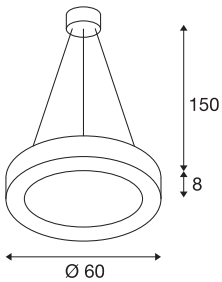

## MEDO RING

pendant, LED, black, Ø 60 cm, incl. LED driver

As well as having an appealing design, the modern MEDO RING impresses with efficient and powerful LED modules that are also dimmable. The aluminium frame is fitted with an acrylic glass cover which provides bright and uniform illumination. Its 1.5 metre pendant length makes it ideal for rooms with high ceilings. The built-in LED driver makes direct connection to a 120V to 240V mains supply possible.

## TECHNICAL DATA

Item no.	133840
IP Code	IP 20
Assembly	Surface
Assembly details	Ceiling
Primary nominal voltage	220-240V ~50/60Hz
Secondary power / voltage	700 mA
Safety class	I
Wattage	33 W
Minimum ambient temperature	-20 °C
Maximum ambient temperature	40 °C
Rated standby power	0.5 W
Level of inrush current	6 A
Duration of inrush current	30 µs
Stroboscopic effect (SVM)	0.13
Lumen	2200 lm
Colour temperature	3000 Kelvin
Beam angle	105 °
Color	black
CRI	80
UGR ≤	22
LXXBXX data	L70B50
Service life	20000 h

## Light Source

916532	
--------	---

Risk Group	1
Height	8 cm
Diameter	60 cm
Pendant length	150 cm
Net weight	5.079 kg
Gross weight	6.278 kg
BIG WHITE Page	167