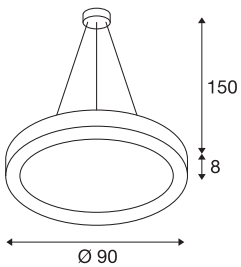

MEDO RING 90

pendant, LED, black, Ø 90 cm, incl. LED driver

As well as having an appealing design, the modern MEDO RING impresses with efficient and powerful LED modules that are also dimmable. The aluminium frame is fitted with an acrylic glass cover which provides bright and uniform illumination. Its 1.5 metre pendant length makes it ideal for rooms with high ceilings. The built-in LED driver makes direct connection to a 120V to 240V mains supply possible.

TECHNICAL DATA

Item no.	133850
IP Code	IP 20
Assembly	Surface
Assembly details	Ceiling
Primary nominal voltage	120-277V ~50/60Hz
Secondary power / voltage	1200 mA
Safety class	I
Wattage	56 W
Minimum ambient temperature	-20 °C
Maximum ambient temperature	40 °C
Level of inrush current	30 A
Duration of inrush current	50 µs
Stroboscopic effect (SVM)	0.01
Lumen	4900 lm
Colour temperature	3000 Kelvin
Beam angle	105 °
Color	black
CRI	80
UGR ≤	22
LXXBXX data	L70B50
Service life	20000 h
Risk Group	1

Light Source

916532 

Height	8 cm
Diameter	90 cm
Pendant length	150 cm
Net weight	8.491 kg
Gross weight	10.98 kg
BIG WHITE Page	167