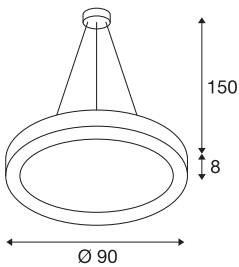

MEDO RING 90

pendant, LED, white, Ø 90 cm, incl. LED driver

As well as having an appealing design, the modern MEDO RING impresses with efficient and powerful LED modules that are also dimmable. The aluminium frame is fitted with an acrylic glass cover which provides bright and uniform illumination. Its 1.5 metre pendant length makes it ideal for rooms with high ceilings. The built-in LED driver makes direct connection to a 120V to 240V mains supply possible.

TECHNICAL DATA

Item no.	133851
IP Code	IP 20
Assembly	Surface
Assembly details	Ceiling
Primary nominal voltage	120-277V ~50/60Hz
Secondary power / voltage	1200 mA
Safety class	I
Wattage	56 W
Minimum ambient temperature	-20 °C
Maximum ambient temperature	40 °C
Level of inrush current	30 A
Duration of inrush current	50 µs
Stroboscopic effect (SVM)	0.01
Lumen	4900 lm
Colour temperature	3000 Kelvin
Beam angle	105 °
Color	white
CRI	80
UGR ≤	22
LXXBXX data	L70B50
Service life	20000 h
Risk Group	1

Light Source

916532	
--------	---

Height	8 cm
Diameter	90 cm
Pendant length	150 cm
Net weight	8.453 kg
Gross weight	10.923 kg
BIG WHITE Page	167