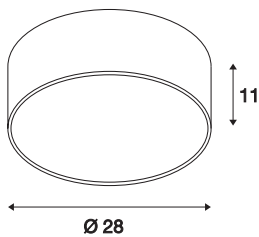

## MEDO 30

ceiling light, LED, 3000K, round, black, Ø 28 cm, can be converted to a pendant, 12W

The high-quality MEDO 30 ceiling light convinces with its clear form and the elegant material contrast of its aluminium and glass construction. The luminaire is available in black, white, silver grey, and wine red. Its integrated Premium LED gives pleasant lighting effects, and its built-in LED driver allows direct connection to 230V mains supply. Using the appropriate accessories, this ceiling light can be converted into a pendant luminaire.

## TECHNICAL DATA

Item no.	135020
Number of different light outlets	1
IP Code	IP 20
Assembly	Surface
Assembly details	Ceiling
Dimmable	Yes
Dimming technology	trailing edge
Primary nominal voltage	220-240V ~50/60Hz
Secondary power / voltage	350 mA
Safety class	I
Wattage	16 W
Level of inrush current	10 A
Duration of inrush current	40 µs
Stroboscopic effect (SVM)	0.05
Lumen	1200 lm
Colour temperature	3000 Kelvin
Beam angle	105 °
Color	black
CRI	80
UGR ≤	25
LXXBXX data	L70B50
Service life	20000 h

Light distribution	rotational symmetric
Light outlet	direct
Risk Group	1
Height	11 cm
Diameter	28 cm
Net weight	0.776 kg
Gross weight	1.244 kg