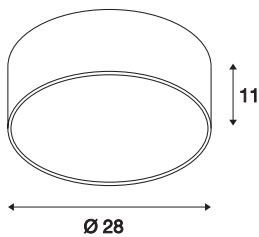

## MEDO 30

ceiling light, LED, 3000K, round, silver-grey, Ø 28 cm, can be converted to a pendant, 12W

The high-quality MEDO 30 ceiling light convinces with its clear form and the elegant material contrast of its aluminium and glass construction. The luminaire is available in black, white, silver grey, and wine red. Its integrated Premium LED gives pleasant lighting effects, and its built-in LED driver allows direct connection to 230V mains supply. Using the appropriate accessories, this ceiling light can be converted into a pendant luminaire.

## TECHNICAL DATA

Item no.	135024
Number of different light outlets	1
IP Code	IP 20
Assembly	Surface
Assembly details	Ceiling
Dimmable	Yes
Dimming technology	trailing edge
Primary nominal voltage	220-240V ~50/60Hz
Secondary power / voltage	350 mA
Safety class	I
Wattage	16 W
Level of inrush current	10 A
Duration of inrush current	40 µs
Stroboscopic effect (SVM)	0.05
Lumen	1200 lm
Colour temperature	3000 Kelvin
Beam angle	105 °
Color	grey
CRI	80
UGR ≤	25
LXXBXX data	L70B50
Service life	20000 h

Light distribution	rotational symmetric
Light outlet	direct
Risk Group	1
Height	11 cm
Diameter	28 cm
Net weight	0.749 kg
Gross weight	1.29 kg