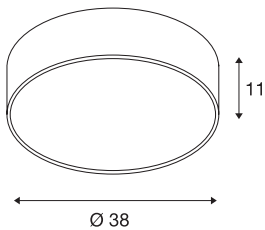

MEDO 40

ceiling light, LED, 3000K, round, black, Ø 38 cm, can be converted to a pendant, 31 W

The high-quality MEDO 40 ceiling light convinces with its clear form and the elegant material contrast of its aluminium and glass construction. The luminaire is available in black, white, silver grey, and wine red. Its integrated Premium LED gives pleasant lighting effects, and its built-in LED driver allows direct connection to 230V mains supply. Using the appropriate accessories, this ceiling light can be converted into a pendant luminaire.

TECHNICAL DATA

Item no.	135070
IP Code	IP 20
Assembly	Surface
Assembly details	Ceiling
Dimmable	Yes
Dimming technology	trailing edge
Primary nominal voltage	220-240V ~50/60Hz
Secondary power / voltage	700 mA
Safety class	I
Wattage	28 W
Minimum ambient temperature	-20 °C
Maximum ambient temperature	40 °C
Rated standby power	0.5 W
Level of inrush current	30 A
Duration of inrush current	40 µs
Stroboscopic effect (SVM)	0.04
Lumen	2450 lm
Colour temperature	3000 Kelvin
Beam angle	105 °
Color	black
CRI	80
UGR ≤	25

LXXBXX data	L70B50
Service life	20000 h
Risk Group	1
Height	11 cm
Diameter	38 cm
Net weight	1.341 kg
Gross weight	2.512 kg