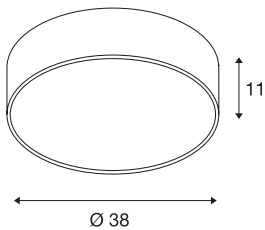

MEDO 40

ceiling light, LED, 3000K, round, white, Ø 38 cm, can be converted to a pendant, 31 W

The high-quality MEDO 40 ceiling light convinces with its clear form and the elegant material contrast of its aluminium and glass construction. The luminaire is available in black, white, silver grey, and wine red. Its integrated Premium LED gives pleasant lighting effects, and its built-in LED driver allows direct connection to 230V mains supply. Using the appropriate accessories, this ceiling light can be converted into a pendant luminaire.

TECHNICAL DATA

Item no.	135071
IP Code	IP 20
Assembly	Surface
Assembly details	Ceiling
Dimmable	Yes
Dimming technology	trailing edge
Primary nominal voltage	220-240V ~50/60Hz
Secondary power / voltage	700 mA
Safety class	I
Wattage	28 W
Minimum ambient temperature	-20 °C
Maximum ambient temperature	40 °C
Rated standby power	0.5 W
Level of inrush current	30 A
Duration of inrush current	40 µs
Stroboscopic effect (SVM)	0.04
Lumen	2450 lm
Colour temperature	3000 Kelvin
Beam angle	105 °
Color	white
CRI	80
UGR ≤	25

LXXBXX data	L70B50
Service life	20000 h
Risk Group	1
Height	11 cm
Diameter	38 cm
Net weight	1.315 kg
Gross weight	2.304 kg