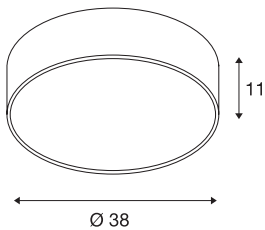

MEDO 40

ceiling light, LED, 3000K, round, silver-grey, Ø 38 cm, can be converted to a pendant, 31 W

The high-quality MEDO 40 ceiling light convinces with its clear form and the elegant material contrast of its aluminium and glass construction. The luminaire is available in black, white, silver grey, and wine red. Its integrated Premium LED gives pleasant lighting effects, and its built-in LED driver allows direct connection to 230V mains supply. Using the appropriate accessories, this ceiling light can be converted into a pendant luminaire.

TECHNICAL DATA

Item no.	135074
IP Code	IP 20
Assembly	Surface
Assembly details	Ceiling
Dimmable	Yes
Dimming technology	trailing edge
Primary nominal voltage	220-240V ~50/60Hz
Secondary power / voltage	700 mA
Safety class	I
Wattage	28 W
Minimum ambient temperature	-20 °C
Maximum ambient temperature	40 °C
Rated standby power	0.5 W
Level of inrush current	30 A
Duration of inrush current	40 µs
Stroboscopic effect (SVM)	0.04
Lumen	2450 lm
Colour temperature	3000 Kelvin
Beam angle	105 °
Color	grey
CRI	80
UGR ≤	25

LXXBXX data	L70B50
Service life	20000 h
Risk Group	1
Height	11 cm
Diameter	38 cm
Net weight	1.339 kg
Gross weight	2.293 kg