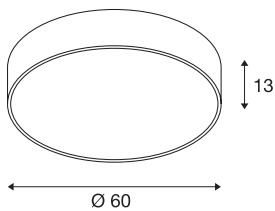

## MEDO 60

ceiling light, LED, 3000K, round, silver-grey, Ø 60 cm, can be converted to a pendant, 40 W

The high-quality MEDO CL impresses with its clear design and the elegant synergy of the aluminium and glass materials that have been used. Thanks to having an integrated premium LED, it generates a bright and homogeneous light. The ceiling light can be converted into a pendant using a suspension kit, and is therefore also ideal for rooms with high ceilings. The built-in LED driver makes direct connection to a 120V to 240V mains supply possible.

## TECHNICAL DATA

Item no.	135124
IP Code	IP 20
Assembly	Surface
Assembly details	Ceiling
Primary nominal voltage	220-240V ~50/60Hz
Secondary power / voltage	1000 mA
Safety class	I
Wattage	38 W
Minimum ambient temperature	-20 °C
Maximum ambient temperature	40 °C
Rated standby power	0.5 W
Level of inrush current	6 A
Duration of inrush current	30 µs
Stroboscopic effect (SVM)	0.08
Lumen	4000 lm
Colour temperature	3000 Kelvin
Beam angle	105 °
Color	grey
CRI	80
UGR ≤	22
LXXBXX data	L70B50
Service life	30000 h

Risk Group	1
Height	13 cm
Diameter	60 cm
Net weight	5.962 kg
Gross weight	8.076 kg