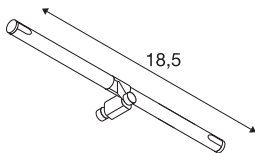

COSMIC

lamp holder for TENSEO low-voltage cable system, QR-C51, white, tiltable, 2 pcs

Tiltable COSMIC spot for the low-voltage cable system. With the installed GX5.3 socket, the spot is suitable for both halogen and LED lamps. The compatible cable distance is 15.5 cm.

TECHNICAL DATA

Item no.	139091
Socket	GX5.3
Lamp	QR-C51
Number of sockets	1
Lamps included	No
Number of different light outlets	1
Tilt range	90 °
Rotating or tilting	rotary Bar and tiltable
IP Code	IP 20
Assembly	Surface
Assembly details	Ceiling, Track Ceiling
Primary nominal voltage	12V ~50Hz
Safety class	III
Wattage	35 W
Color	white
Light outlet	direct
Width	18.5 cm
Height	3 cm
Depth	3.1 cm
Net weight	0.229 kg
Gross weight	0.249 kg
BIG WHITE Page	487