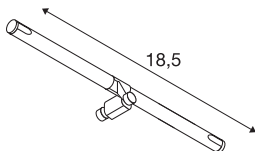

COSMIC

lamp holder for TENSEO low-voltage cable system, QR-C51, chrome, tiltable, 2 pcs

Tiltable COSMIC spot for the low-voltage cable system. With the installed GX5.3 socket, the spot is suitable for both halogen and LED lamps. The compatible cable distance is 15.5 cm.

TECHNICAL DATA

Item no.	139092
Socket	GX5.3
Lamp	QR-C51
Number of sockets	1
Lamps included	No
Number of different light outlets	1
Tilt range	90 °
Rotating or tilting	rotary Bar and tiltable
IP Code	IP 20
Assembly	Surface
Assembly details	Ceiling,Track Ceiling
Primary nominal voltage	12V ~50Hz
Safety class	III
Wattage	35 W
Color	chrome
Light outlet	direct
Width	18.5 cm
Height	3 cm
Depth	3.1 cm
Net weight	0.232 kg
Gross weight	0.251 kg
BIG WHITE Page	487