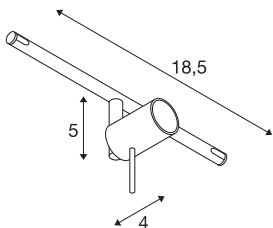

SYROS

cable luminaire for TENSEO low-voltage cable system, QR-C51, black

The SYROS spot is made of steel, can be tilted and turned and is for the low-voltage cable system. Thanks to the incorporated G5.3 socket, the spot is suitable for either halogen or LED lamps. The maximum compatible cable gap is 15.5cm.

TECHNICAL DATA

Item no.	139100
Socket	GX5.3
Lamp	QR-C51
Number of sockets	1
Lamps included	No
Number of different light outlets	1
Tilt range	90 °
Horizontal rotation range	350 °
Rotating or tilting	rotary Bar and tiltable
IP Code	IP 20
Assembly	Surface
Assembly details	Ceiling, Track Ceiling
Primary nominal voltage	12V ~50Hz
Safety class	III
Wattage	50 W
Color	black
Light outlet	direct
Width	18.5 cm
Height	10 cm
Diameter	2.6 cm
Net weight	0.173 kg
Gross weight	0.224 kg