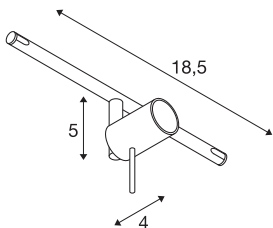

## SYROS

**cable luminaire for TENSEO low-voltage cable system, QR-C51, black**

The SYROS spot is made of steel, can be tilted and turned and is for the low-voltage cable system. Thanks to the incorporated G5.3 socket, the spot is suitable for either halogen or LED lamps. The maximum compatible cable gap is 15.5cm.

## TECHNICAL DATA

Item no.	139100
Socket	GX5.3
Lamp	QR-C51
Number of sockets	1
Lamps included	No
Number of different light outlets	1
Tilt range	90 °
Horizontal rotation range	350 °
Rotating or tilting	rotary Bar and tiltable
IP Code	IP 20
Assembly	Surface
Assembly details	Ceiling, Track Ceiling
Primary nominal voltage	12V ~50Hz
Safety class	III
Wattage	50 W
Color	black
Light outlet	direct
Width	18.5 cm
Height	10 cm
Diameter	2.6 cm
Net weight	0.173 kg
Gross weight	0.224 kg